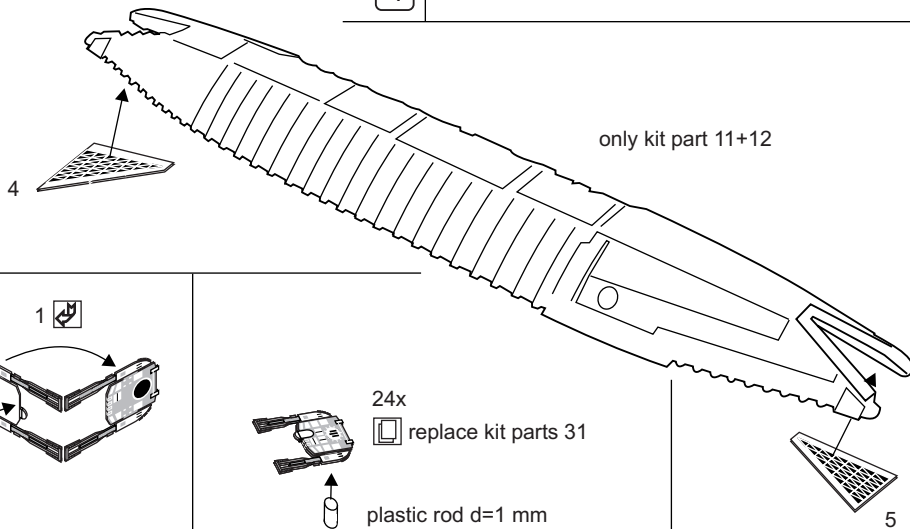

NH Detail cat.№ S4105-04 Battlestar GALACTICA Detail Set for Revell (04987)

5